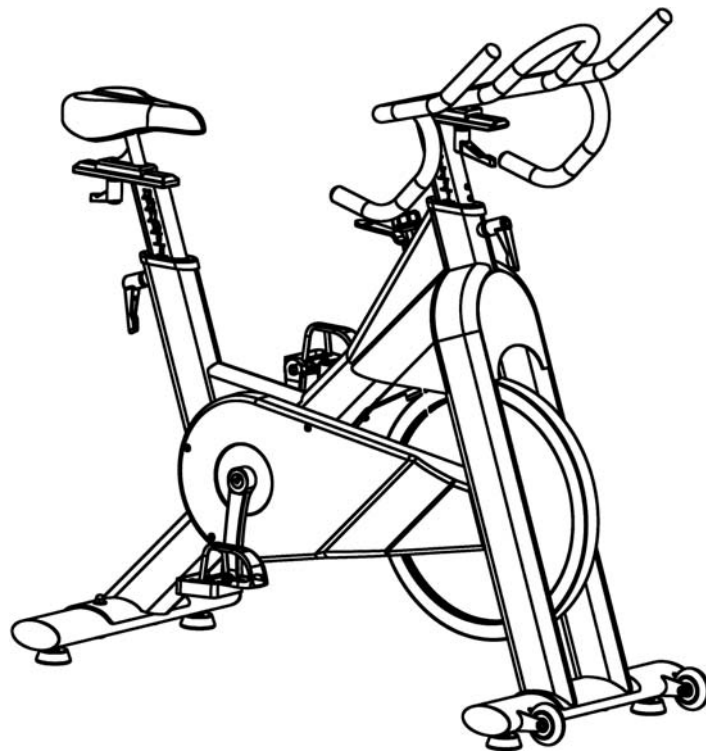

# GORILLA SPORTS

**INDOOR CYCLING BIKE (10000619)**

MAXIMUM LOAD:150KGS

# GORILLA SPORTS

**Washer: (ø8)**

**Domed Nuts: (M8)**

**Bolts: (M8X65)**

**Bolts: (M8X65)**

**Spanner**

**Hex Wrener**

1