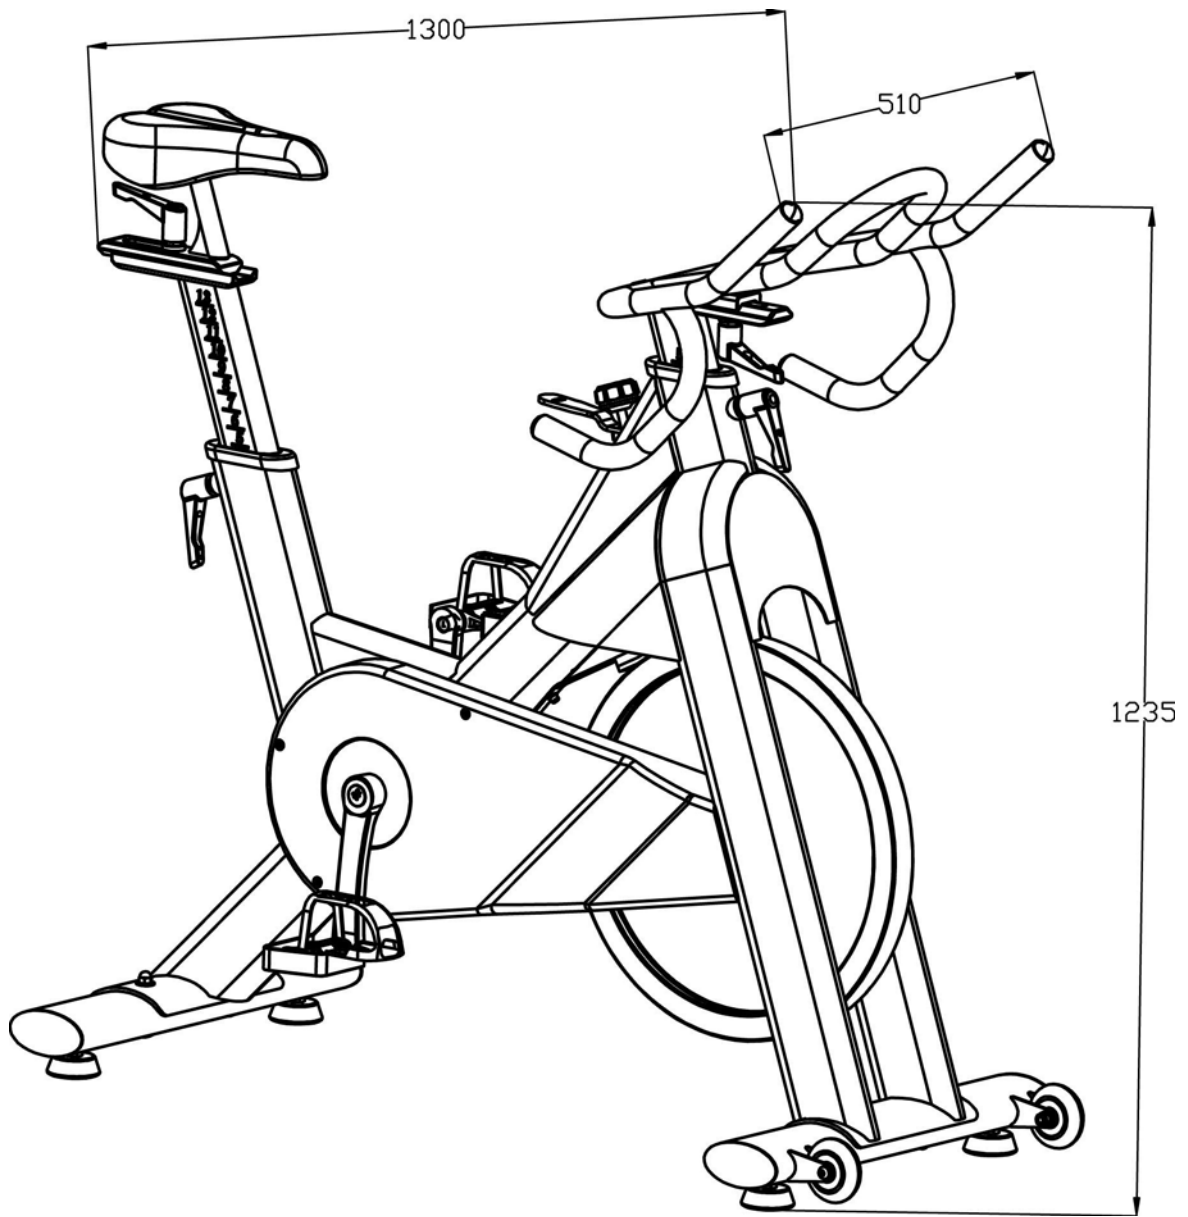

# GORILLA SPORTS

**INDOOR CYCLING BIKE (10000619)**

MAXIMUM LOAD:150KGS

# GORILLA SPORTS

**Washer: (ø8)**

**Domed Nuts: (M8)**

**Bolts: (M8X65)**

**Bolts: (M8X65)**

**Spanner**

**Hex Wrener**

1

2

3

4

5

6