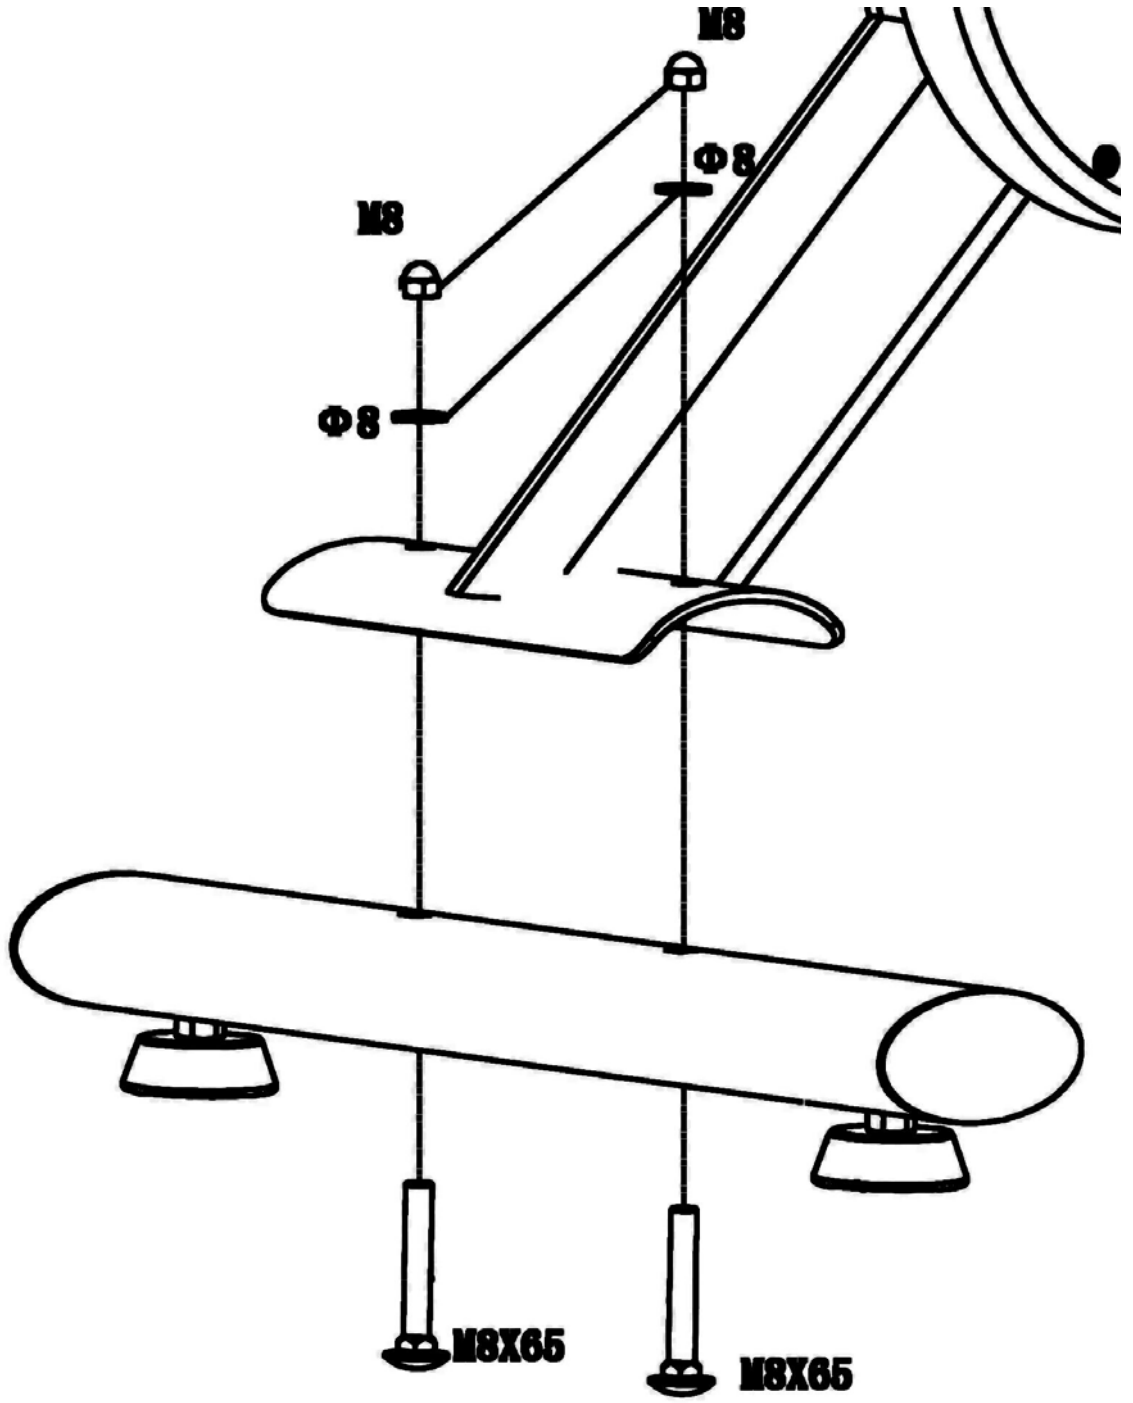

# GORILLA SPORTS

**INDOOR CYCLING BIKE (10000619)**

MAXIMUM LOAD:150KGS

# GORILLA SPORTS

**Washer: (ø8)**

**Domed Nuts: (M8)**

**Bolts: (M8X65)**

**Bolts: (M8X65)**

**Spanner**

**Hex Wrener**

1

2

3

4

5

6