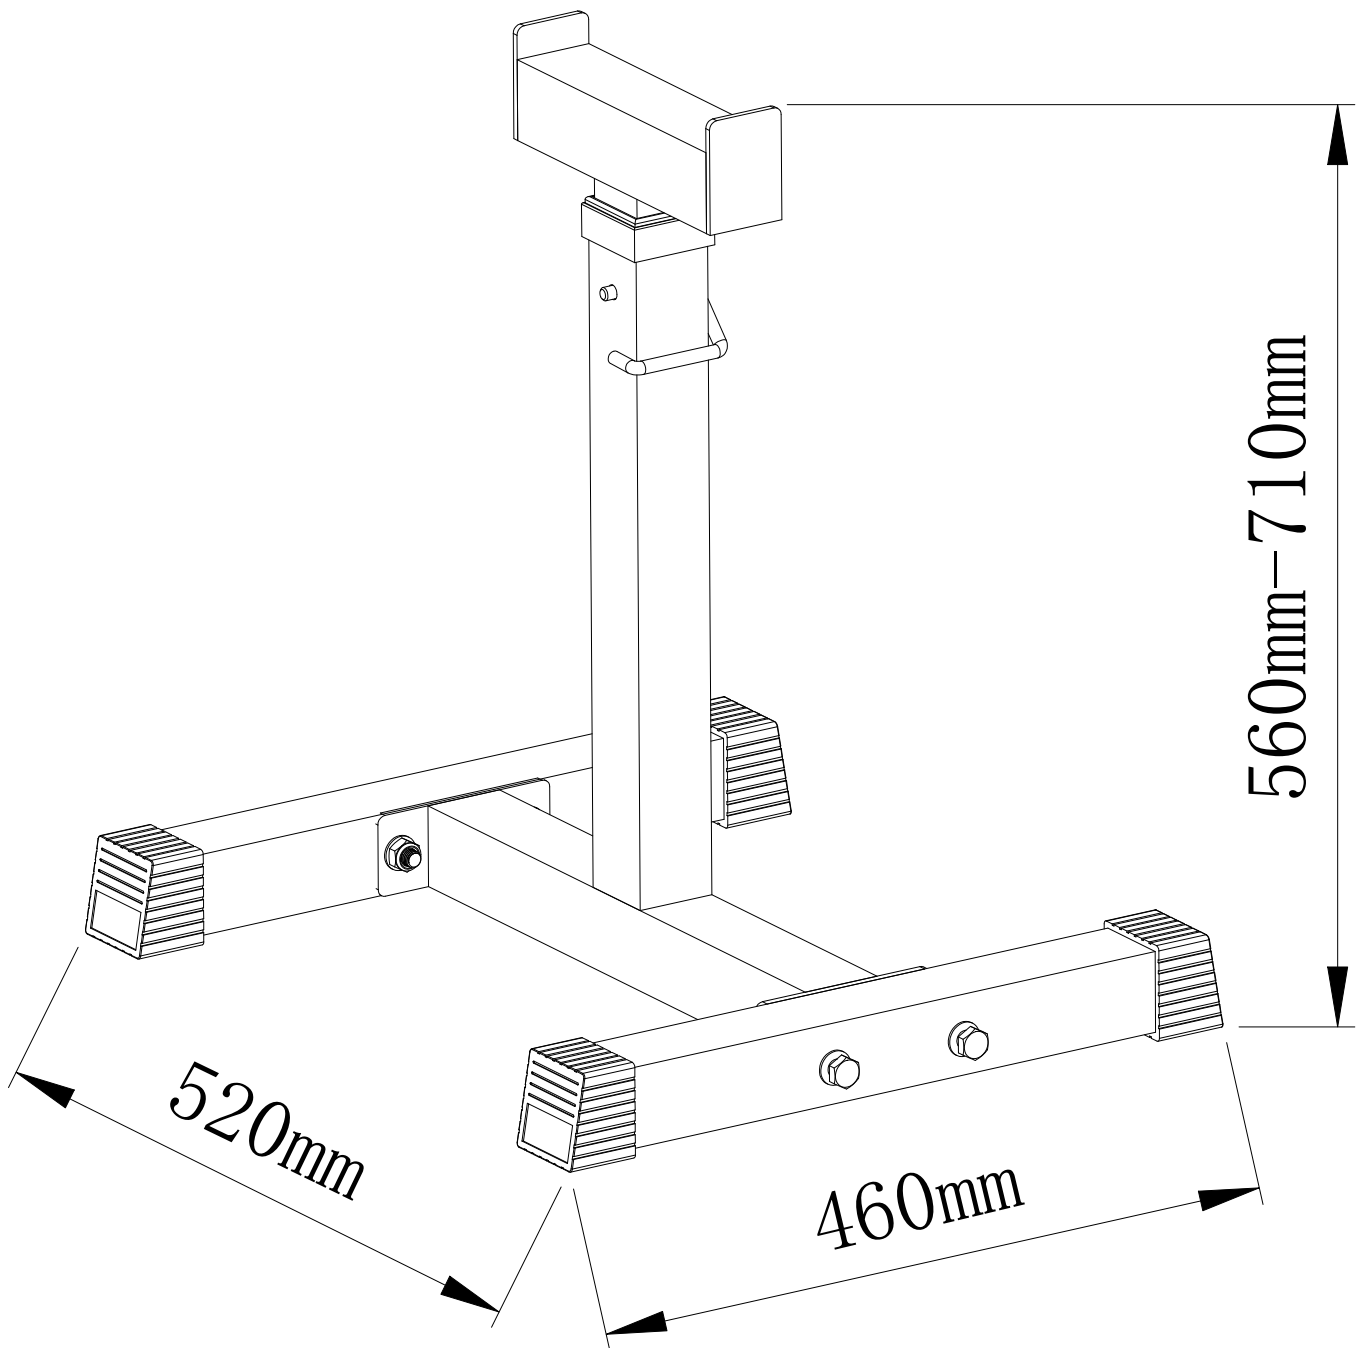

GORILLA SPORTS

Curl shelves (100865)

GORILLA SPORTS

Washer: (ϕ 10)

16X

Lock Nut: (M10)

8X

Hex Bolt: (M10*70)

8X

GORILLA SPORTS

Maximum load: 130kg

1