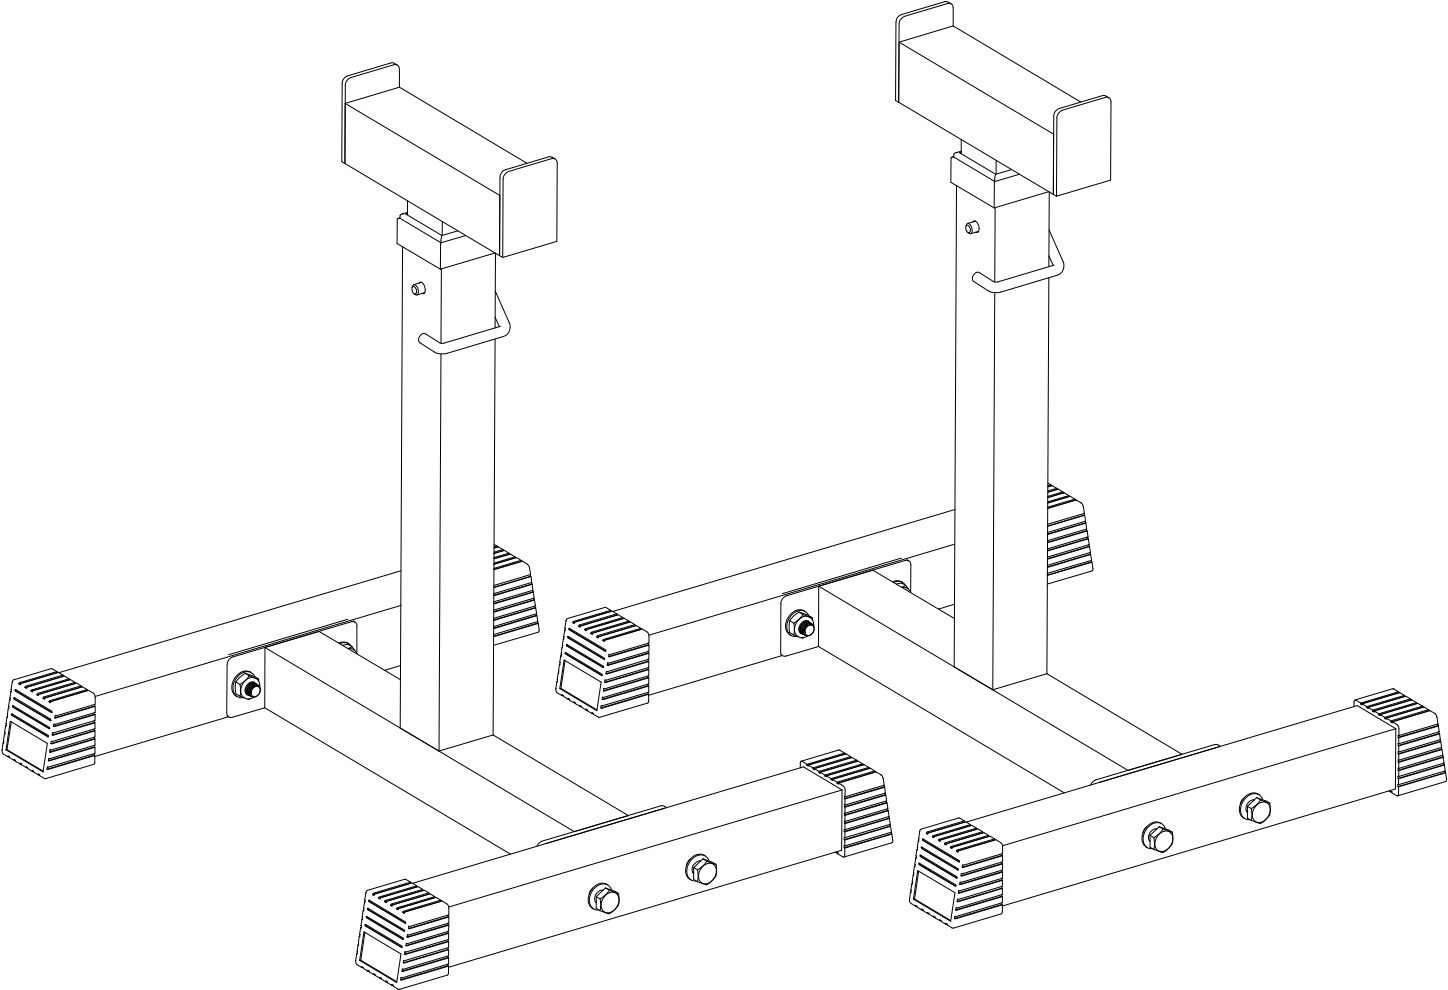

GORILLA SPORTS

Curl shelves (100865)

GORILLA SPORTS

Washer: (ϕ 10)

16X

Lock Nut: (M10)

8X

Hex Bolt: (M10*70)

8X

GORILLA SPORTS

Maximum load: 130kg

1