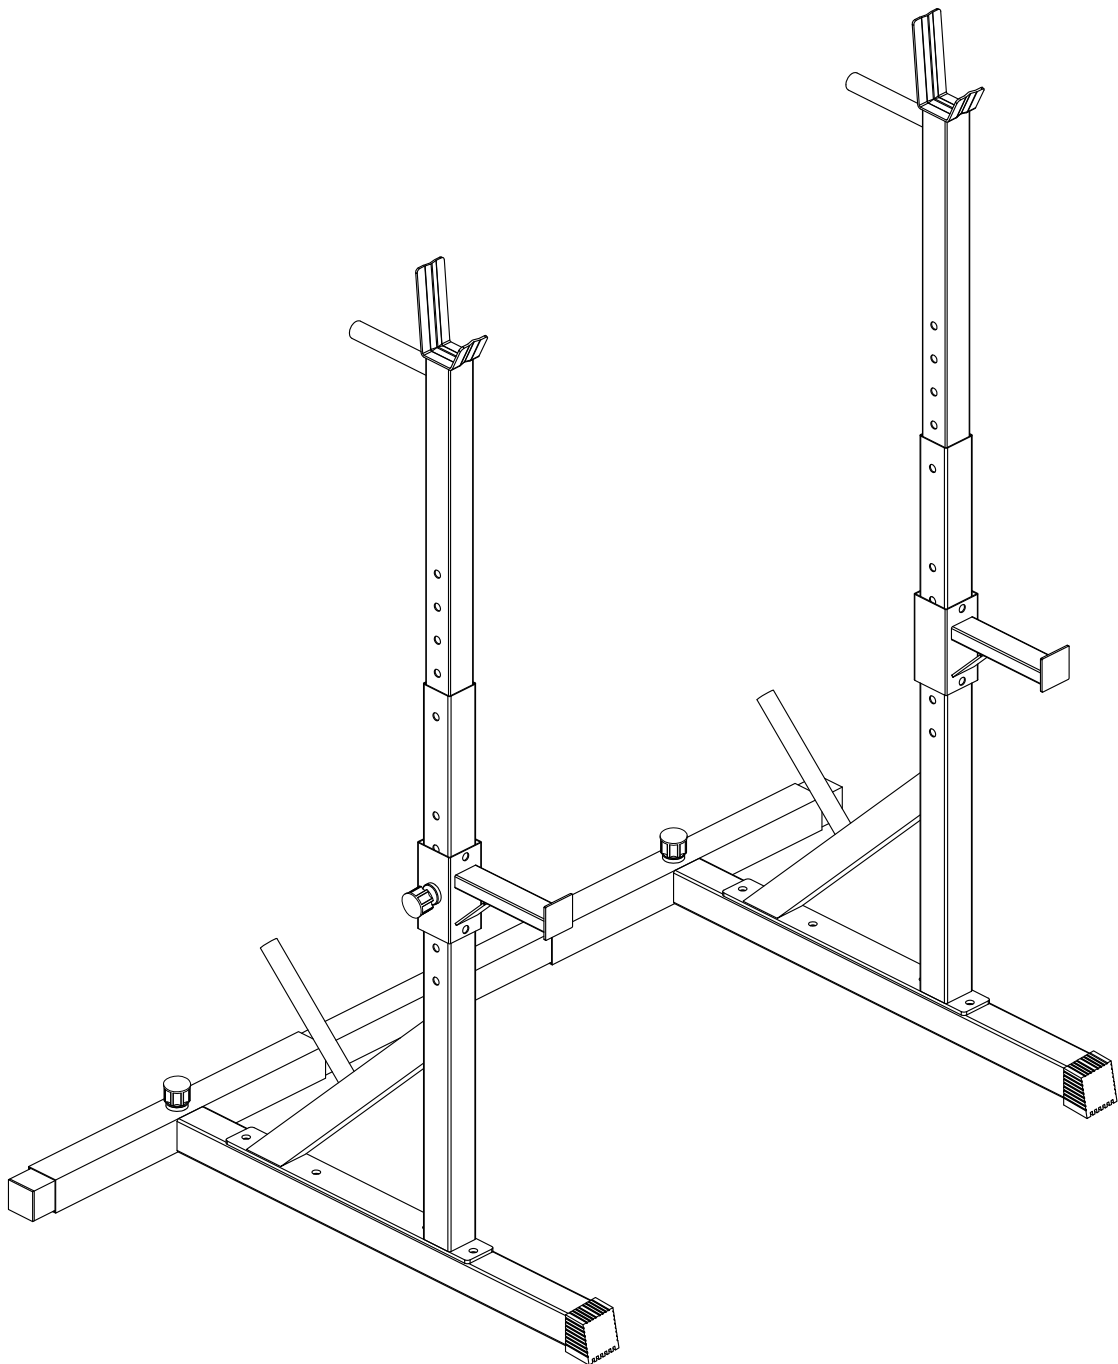

GORILLA SPORTS

Adjustable Long Bar Rack (100785)

GORILLA SPORTS

Bolt: (M10*65)

8x

Pin

2x

Washer: ($\phi 10$)

11x

Nut M10

8x

Quick Pin

4x

Bolt M10*16

3x

Inner hexagon spanner S5 1x

Spanner

1x

GORILLA SPORTS

Maximum load 250KG

1

2

3

4

Quick Pin 4PCS