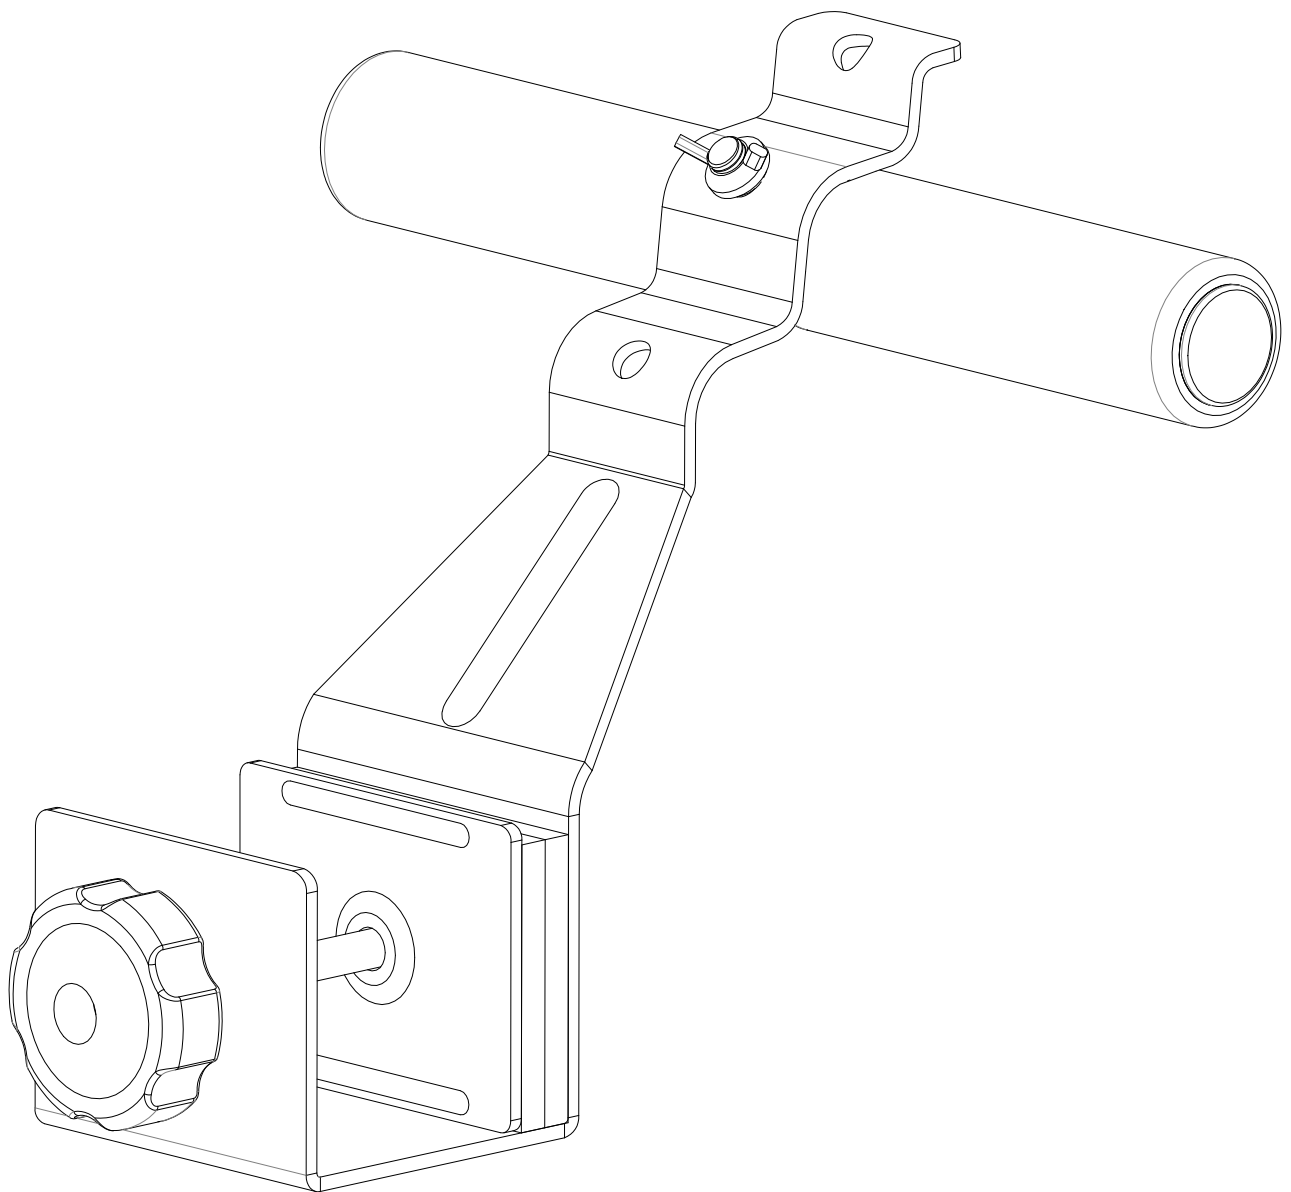

GORILLA SPORTS

Doorway Situp Bar (10000799)

GORILLA SPORTS

Butterfly Nut: (M8)

Carriage Bolt: (M8*40)

1X

1X

Maximum load 150KG

1

Butterfly Nut (M8) -1PC

Carriage Bolt (M8*40) -1PC