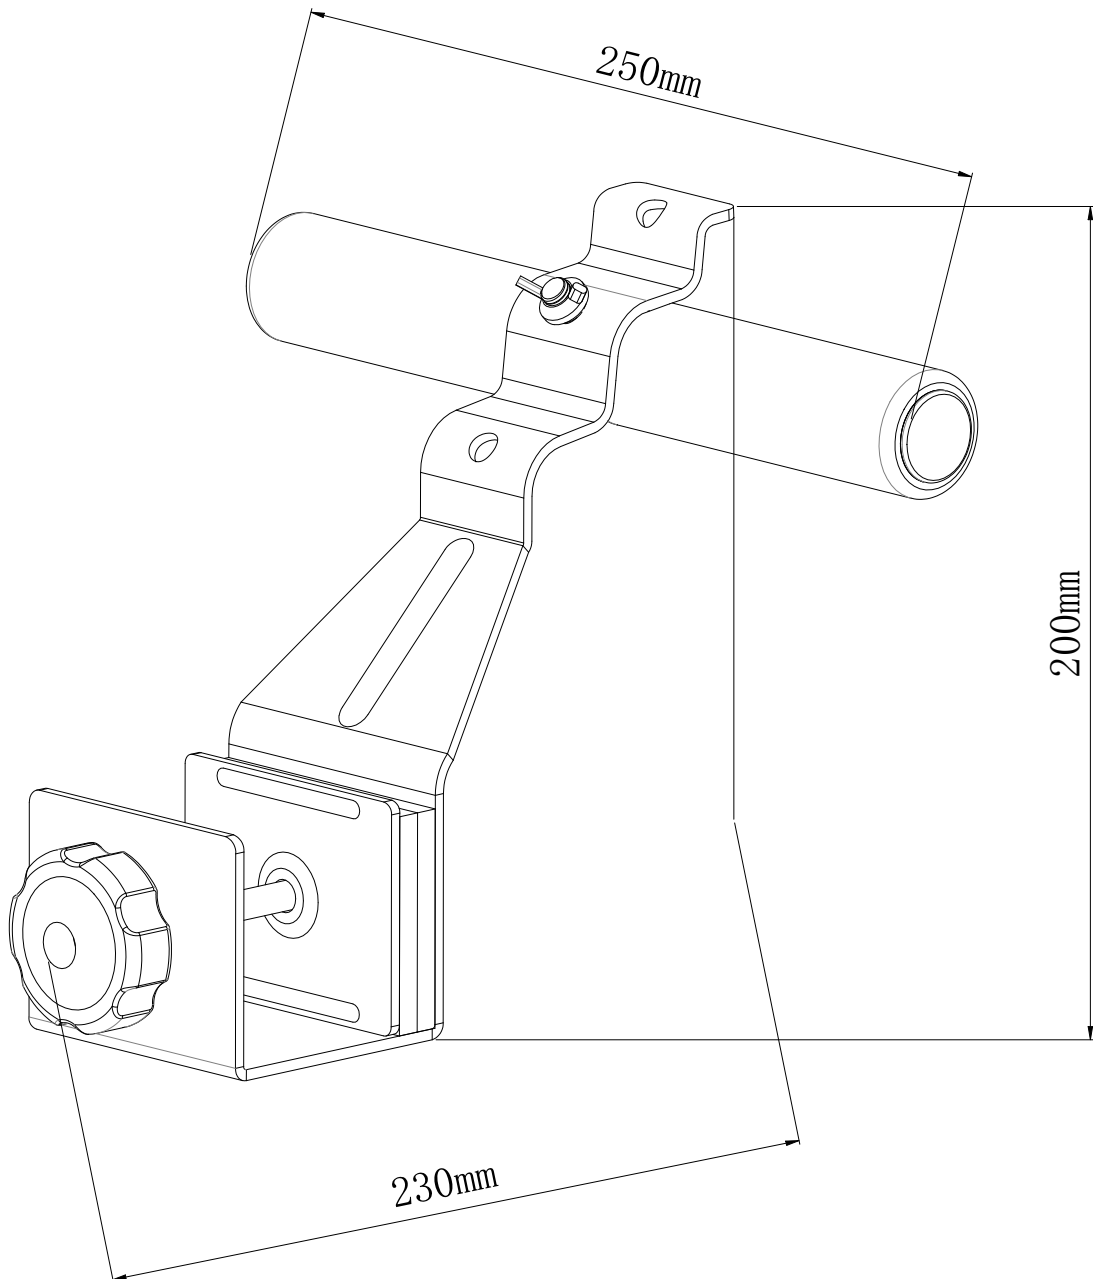

GORILLA SPORTS

Doorway Situp Bar (10000799)

GORILLA SPORTS

Butterfly Nut: (M8)

Carriage Bolt: (M8*40)

1X

1X

Maximum load 150KG

1

Butterfly Nut (M8) -1PC

Carriage Bolt (M8*40) -1PC