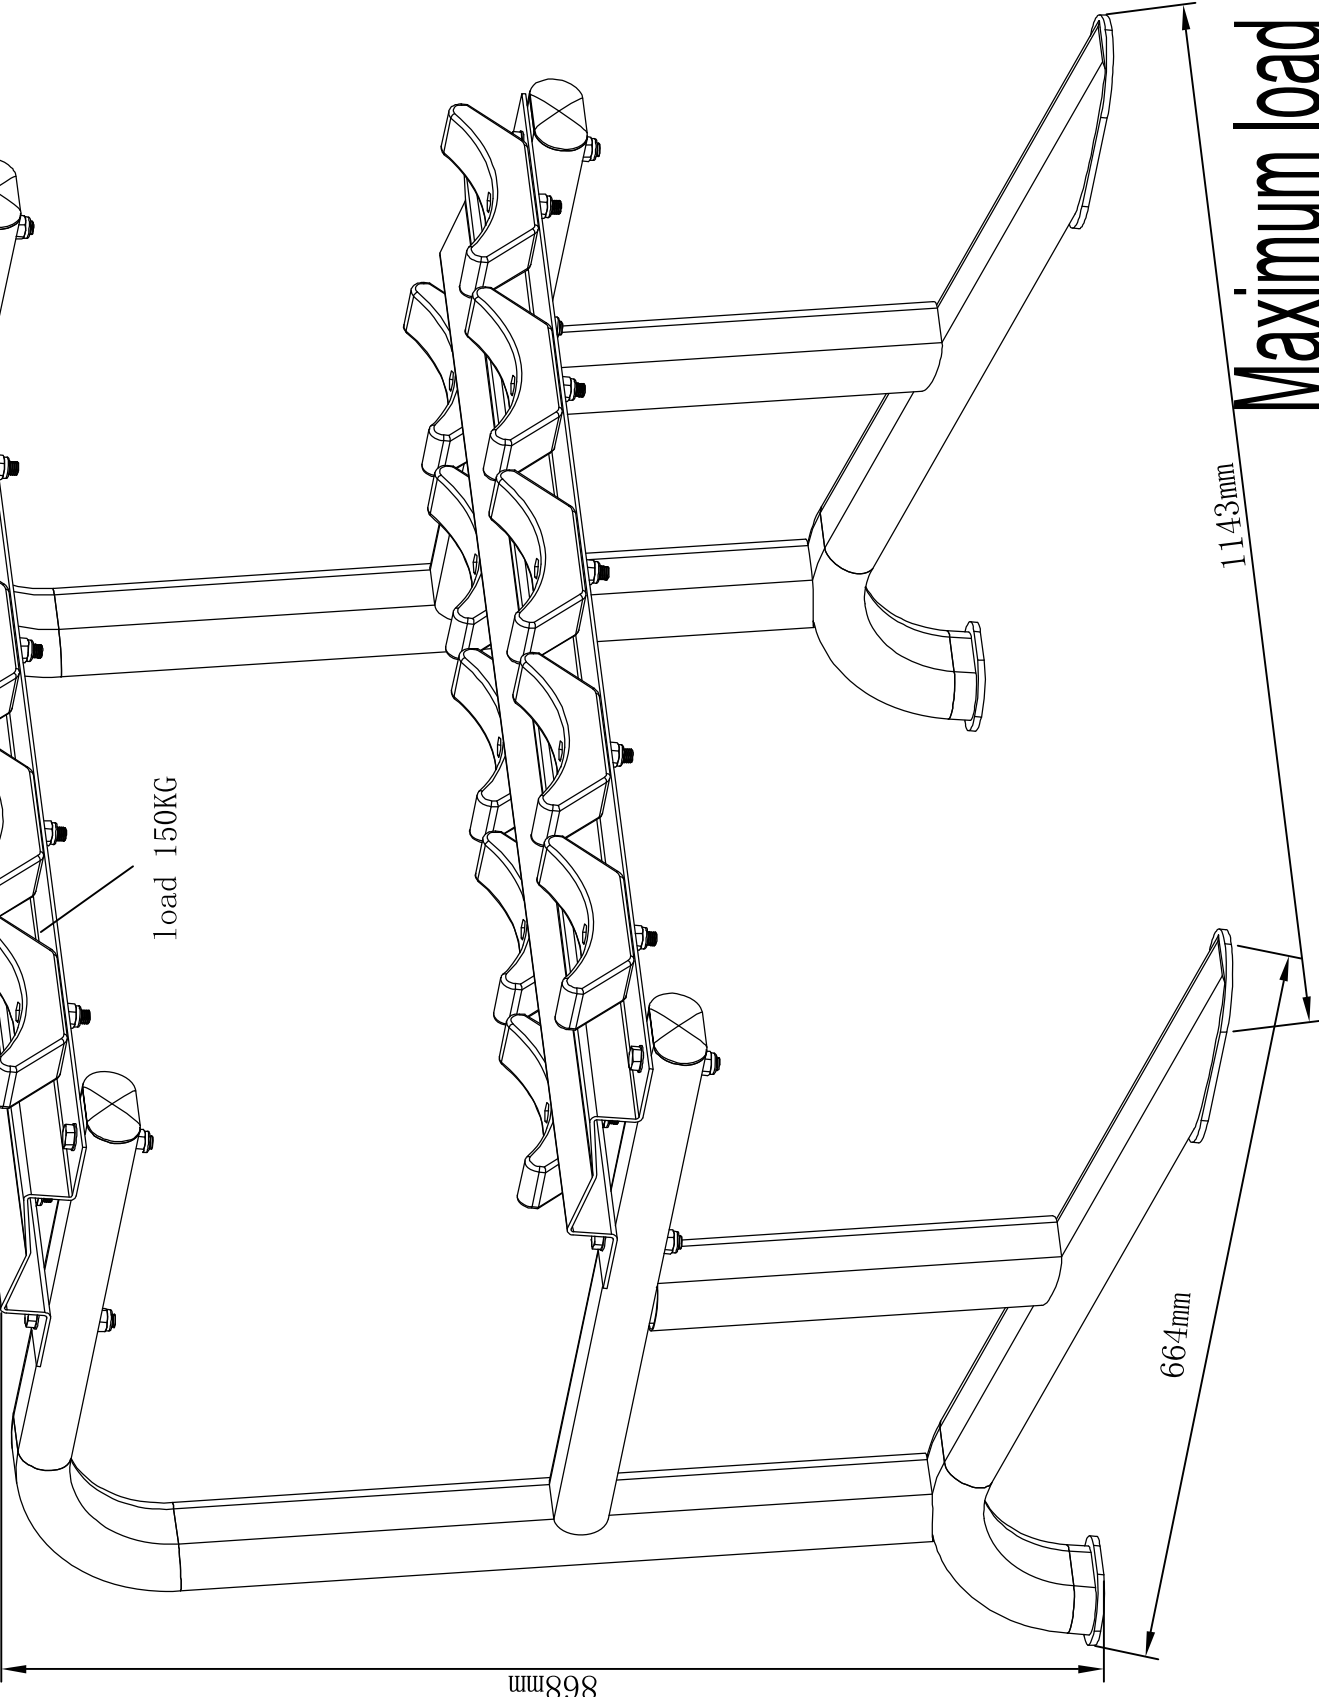

GORILLA SPORTS

2 TIERS 5 PRS DUMBBER

RACK 36260(10000271)

Load 150KG

868mm

664mm

1143mm

Maximum load 250KG

GORILLA SPORTS

Washer: (Ø10)

36X

Hex Nut: (M10)

28X

Hex Bolt: (M10*60)

8X

Hex Bolt: (M10*35)

20X

Tube Plug

4X

Shoe-Shaped Gold Ingot

4X

	Hex Bolt (M10*60) - 8PCS		Washer (M10) - 36PCS
	Hex Bolt (M10) - 28PCS		Hex Bolt (M10*35) - 20PCS