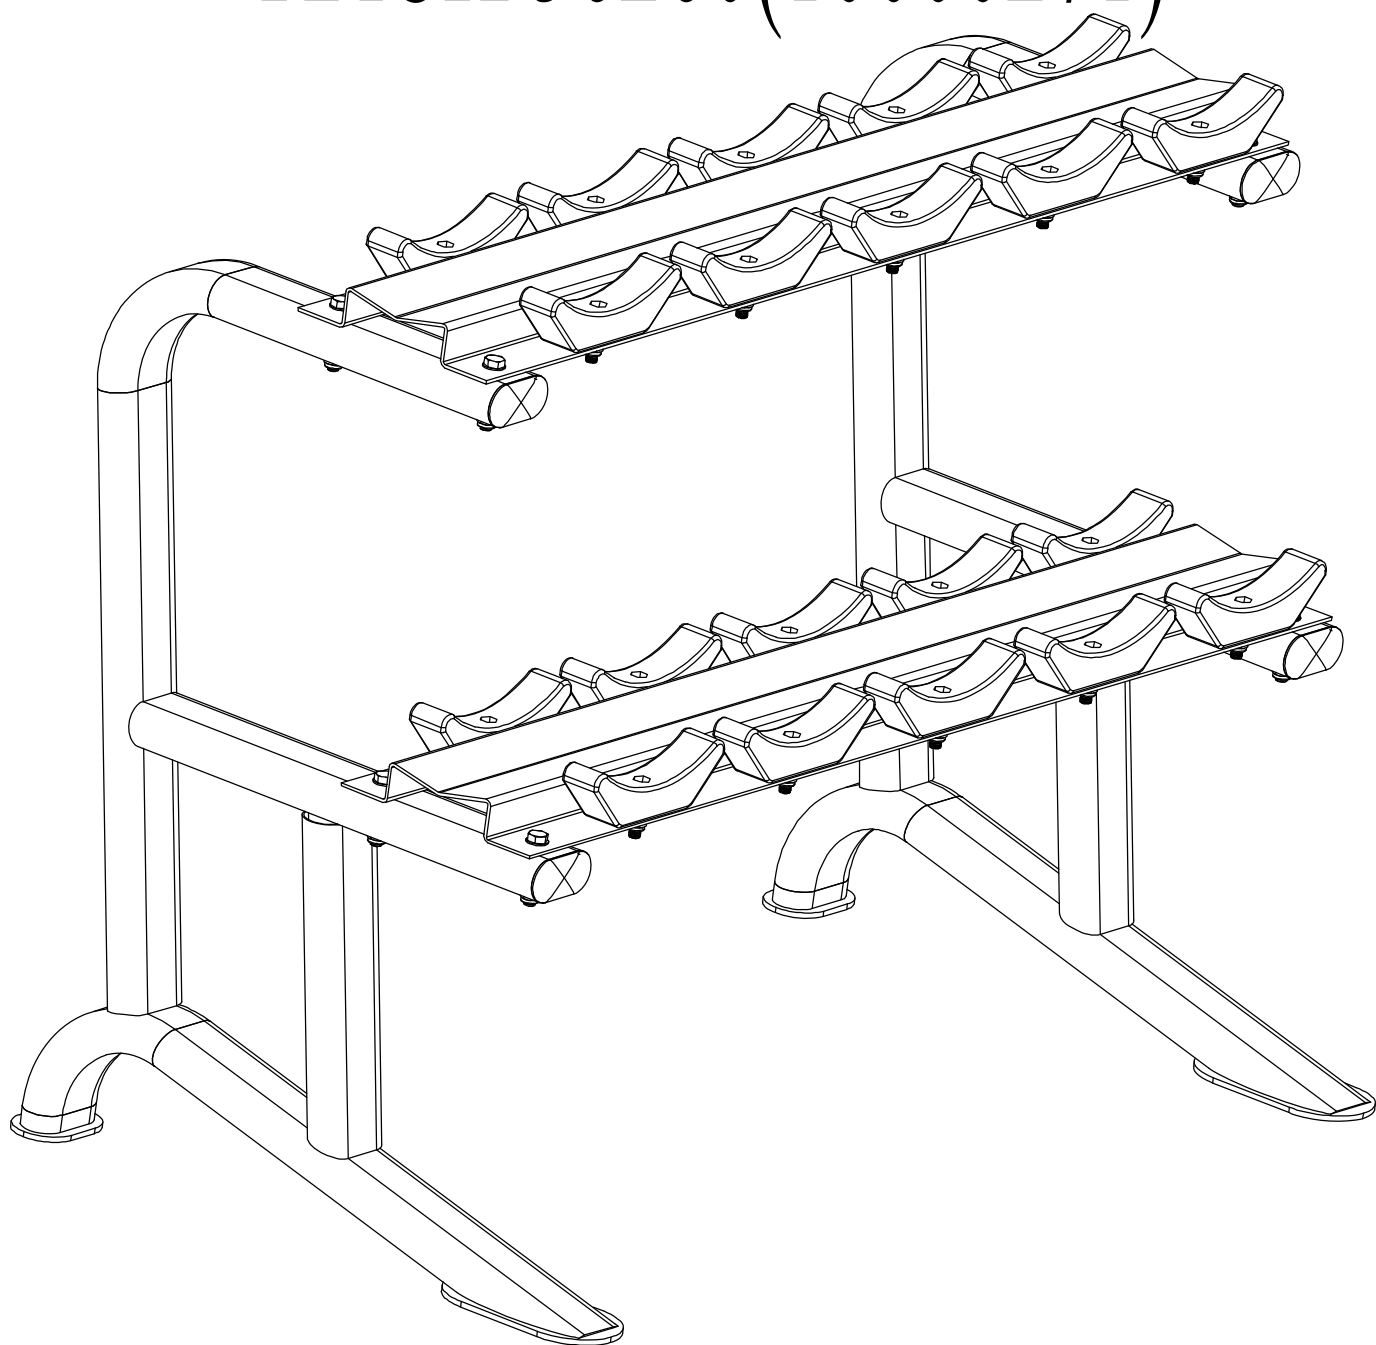

GORILLA SPORTS

2 TIERS 5 PRS DUMBBER

RACK 36260(10000271)

Load 150KG

868mm

664mm

1143mm

Maximum load 250KG

GORILLA SPORTS

Washer: (Ø10)

36X

Hex Nut: (M10)

28X

Hex Bolt: (M10*60)

8X

Hex Bolt: (M10*35)

20X

Tube Plug

4X

Shoe-Shaped Gold Ingot

4X

	Hex Bolt (M10*60) - 8PCS		Washer (M10) - 36PCS
	Hex Bolt (M10) - 28PCS		Hex Bolt (M10*35) - 20PCS