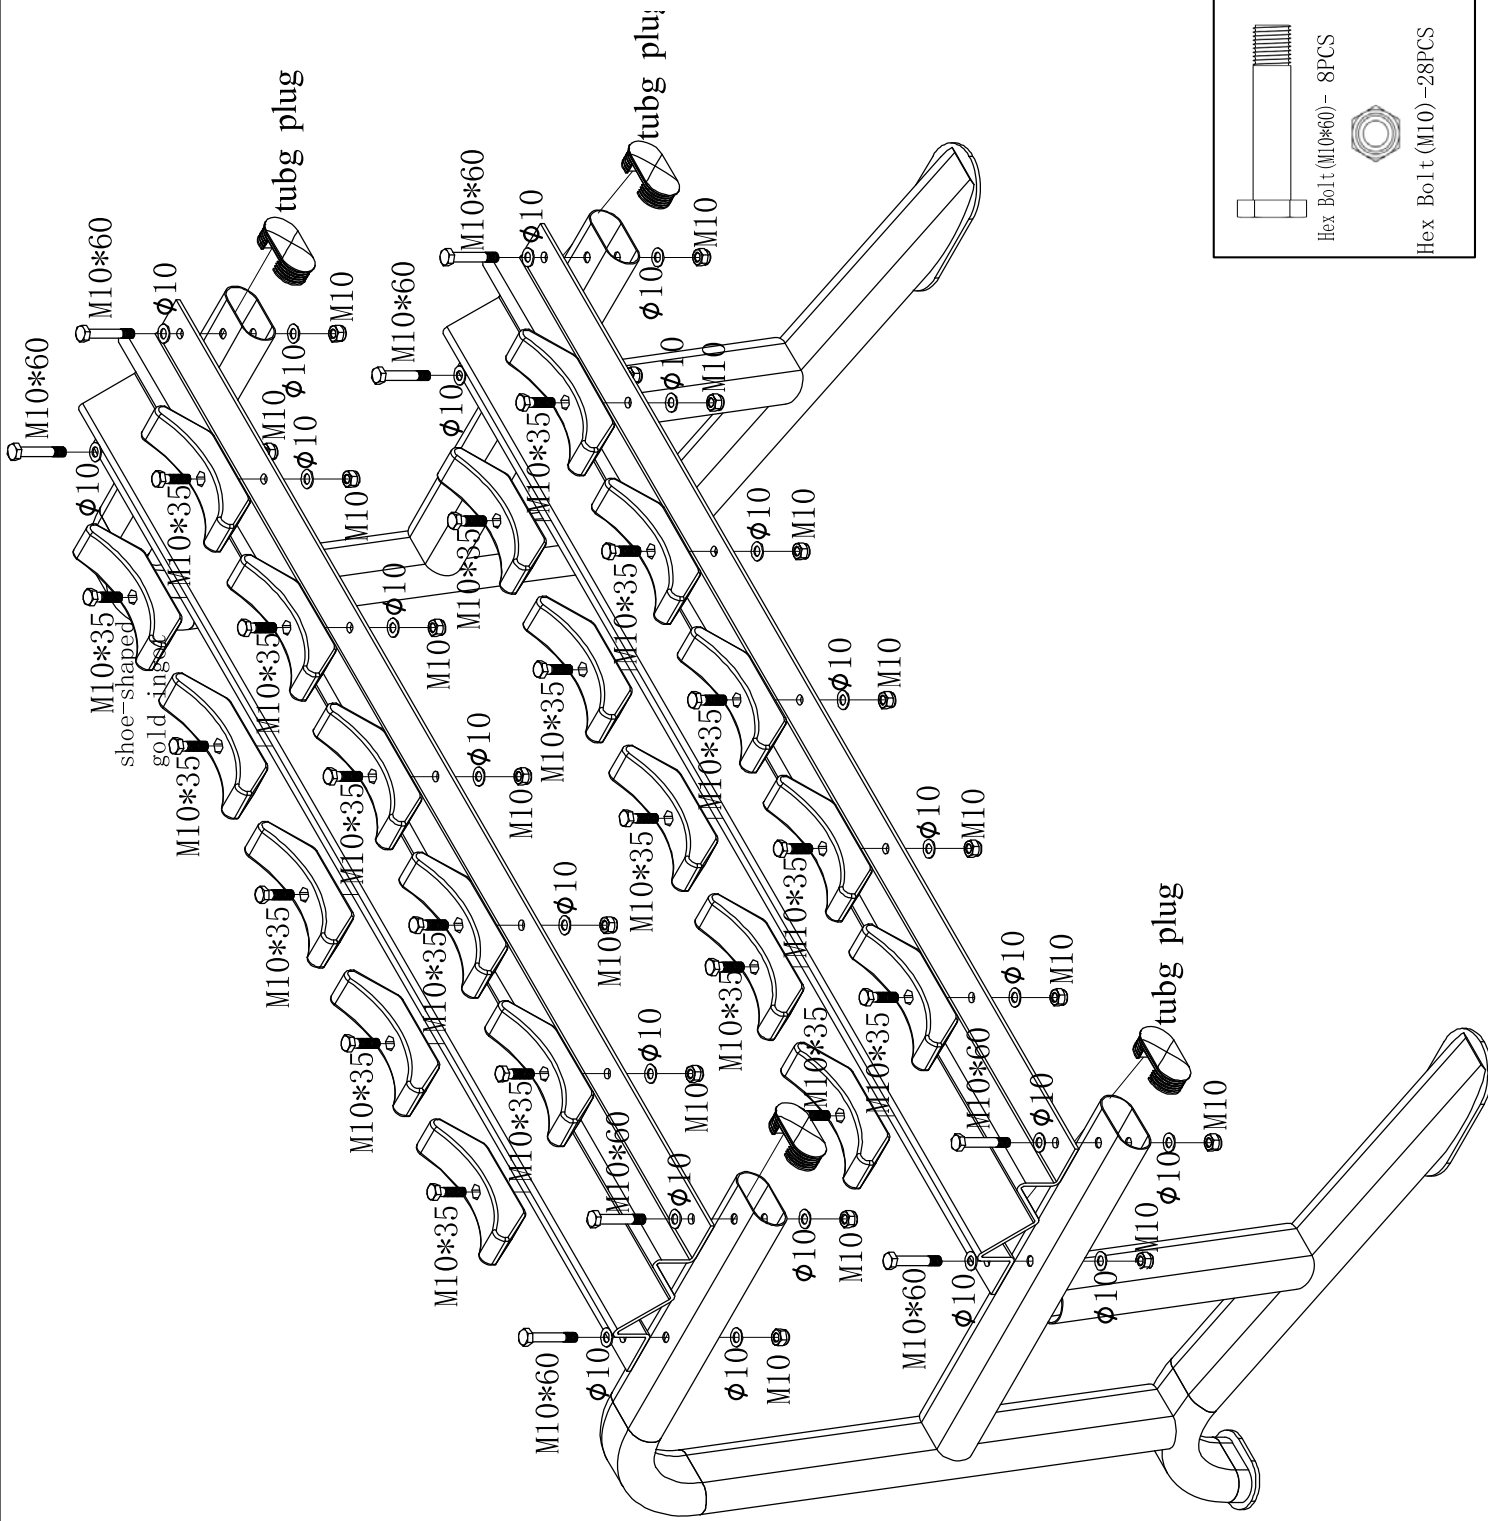

GORILLA SPORTS

2 TIERS 5 PRS DUMBBER

RACK 36260(10000271)

Load 150KG

868mm

664mm

1143mm

Maximum load 250KG

GORILLA SPORTS

Washer: (Ø10)

36X

Hex Nut: (M10)

28X

Hex Bolt: (M10*60)

8X

Hex Bolt: (M10*35)

20X

Tube Plug

4X

Shoe-Shaped Gold Ingot

4X

	Hex Bolt (M10*60) - 8PCS		Washer (M10) - 36PCS
	Hex Bolt (M10) - 28PCS		Hex Bolt (M10*35) - 20PCS