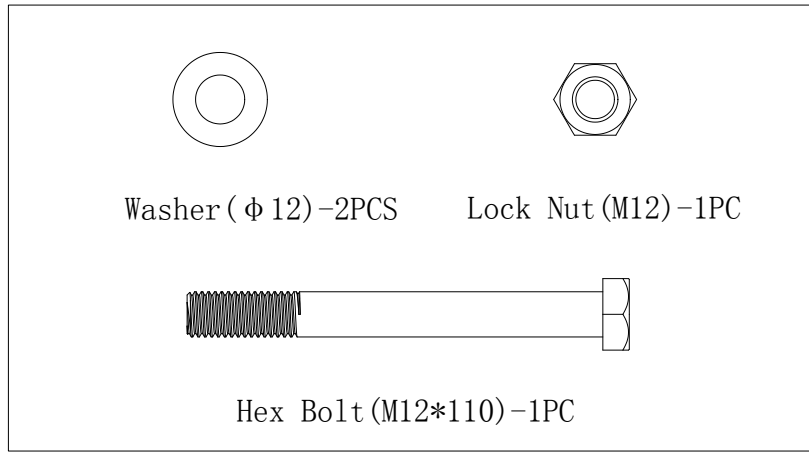

GORILLA SPORTS

Core Trainer (10000801)

GORILLA SPORTS

Washer: ($\phi 12$)

Lock Nut: (M12)

4X

2X

Hex Bolt: (M12*110)

2X

Expansion Bolt: (M10*80)

2X

GORILLA SPORTS

Maximum load 800KG

1

2

3

Expansion Bolt (M10*80) -2PCS

GORILLA SPORTS

PROFESSIONAL GYM EQUIPMENT FOR EVERYONE

Notes:

This product should be put in the 90 degrees of corner.

There's a risk of falling down if it leans against wall.