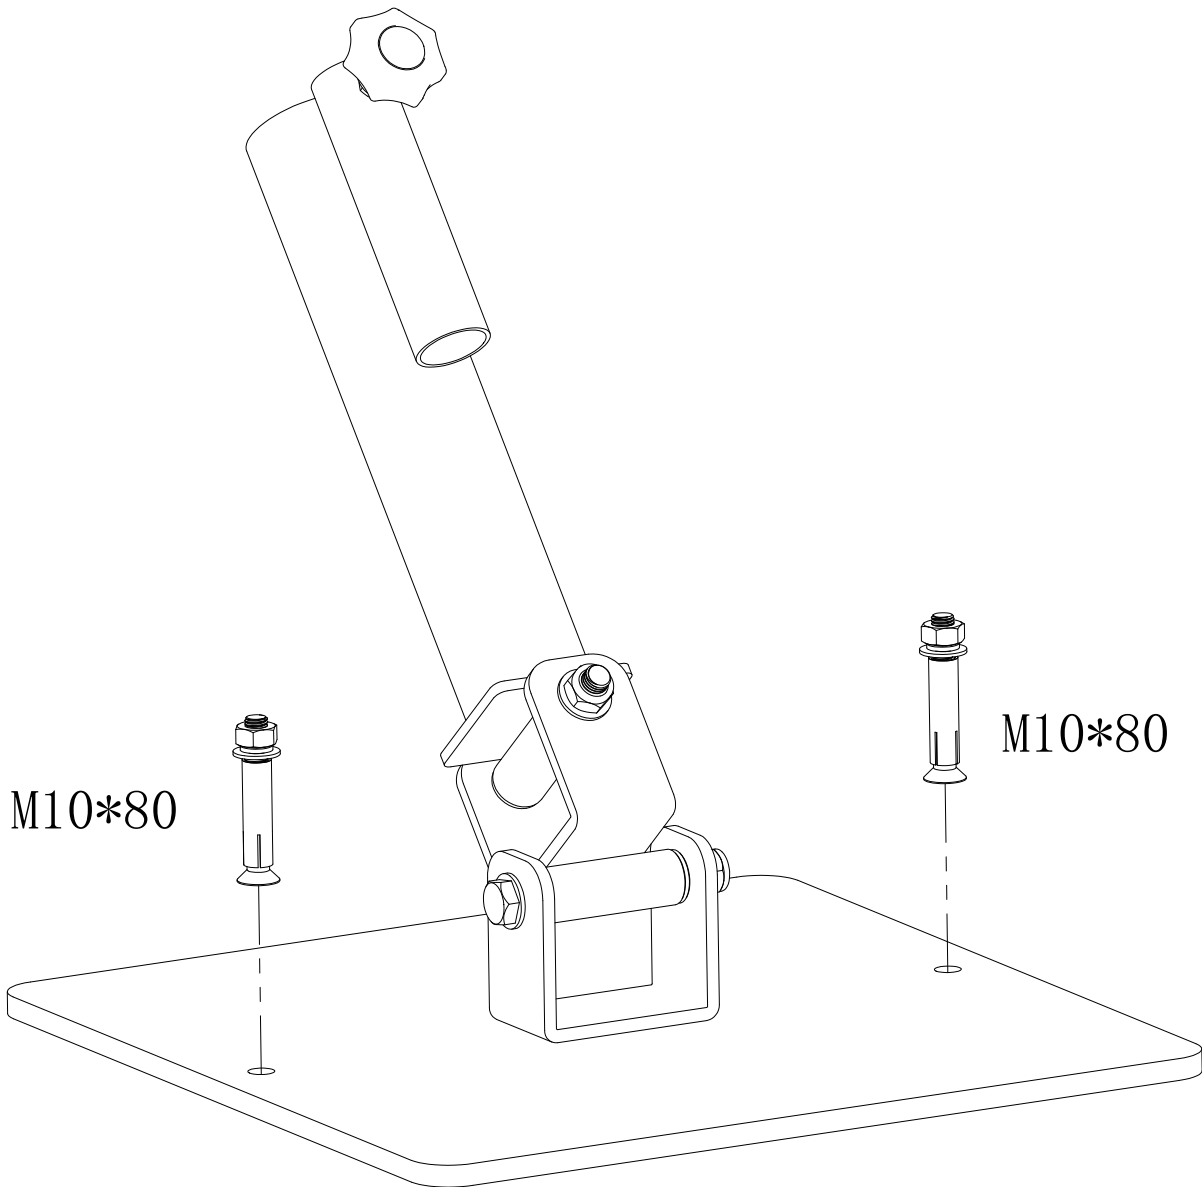

GORILLA SPORTS

Core Trainer (10000801)

GORILLA SPORTS

Washer: ($\phi 12$)

Lock Nut: (M12)

4X

2X

Hex Bolt: (M12*110)

2X

Expansion Bolt: (M10*80)

2X

GORILLA SPORTS

Maximum load 800KG

1

2

3

Expansion Bolt (M10*80) -2PCS

GORILLA SPORTS

PROFESSIONAL GYM EQUIPMENT FOR EVERYONE

Notes:

This product should be put in the 90 degrees of corner.

There's a risk of falling down if it leans against wall.