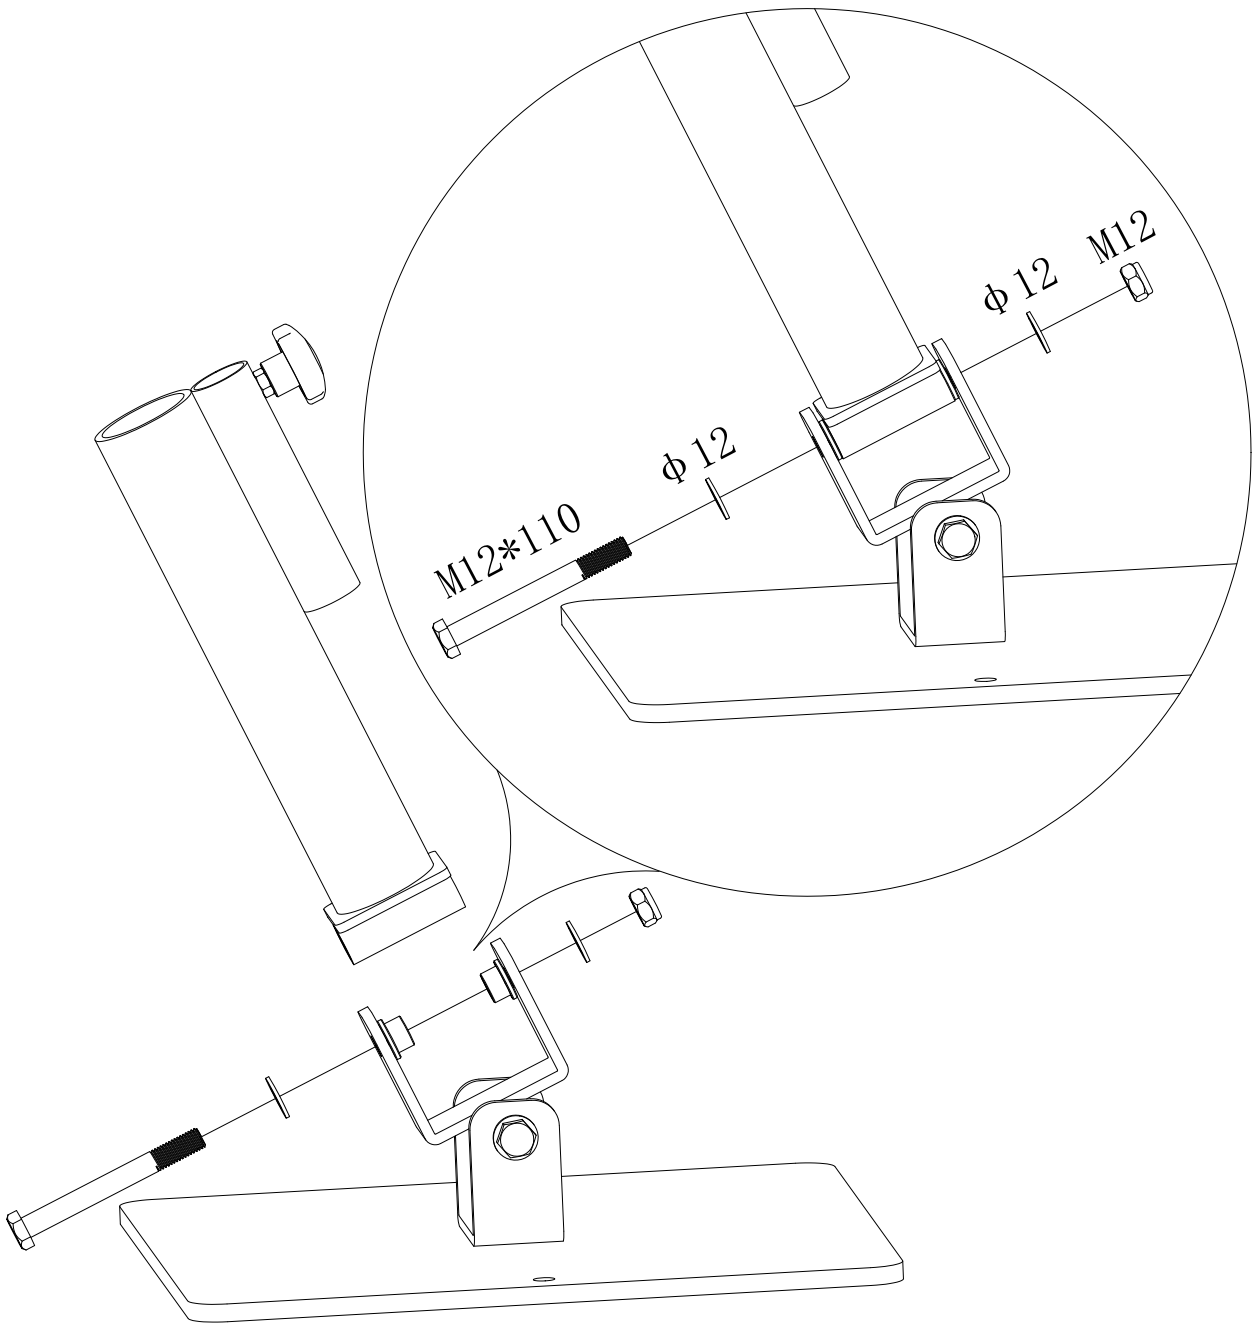

GORILLA SPORTS

Core Trainer (10000801)

GORILLA SPORTS

Washer: ($\phi 12$)

Lock Nut: (M12)

4X

2X

Hex Bolt: (M12*110)

2X

Expansion Bolt: (M10*80)

2X

GORILLA SPORTS

Maximum load 800KG

1

2

3

Expansion Bolt (M10*80) -2PCS

GORILLA SPORTS

PROFESSIONAL GYM EQUIPMENT FOR EVERYONE

Notes:

This product should be put in the 90 degrees of corner.

There's a risk of falling down if it leans against wall.