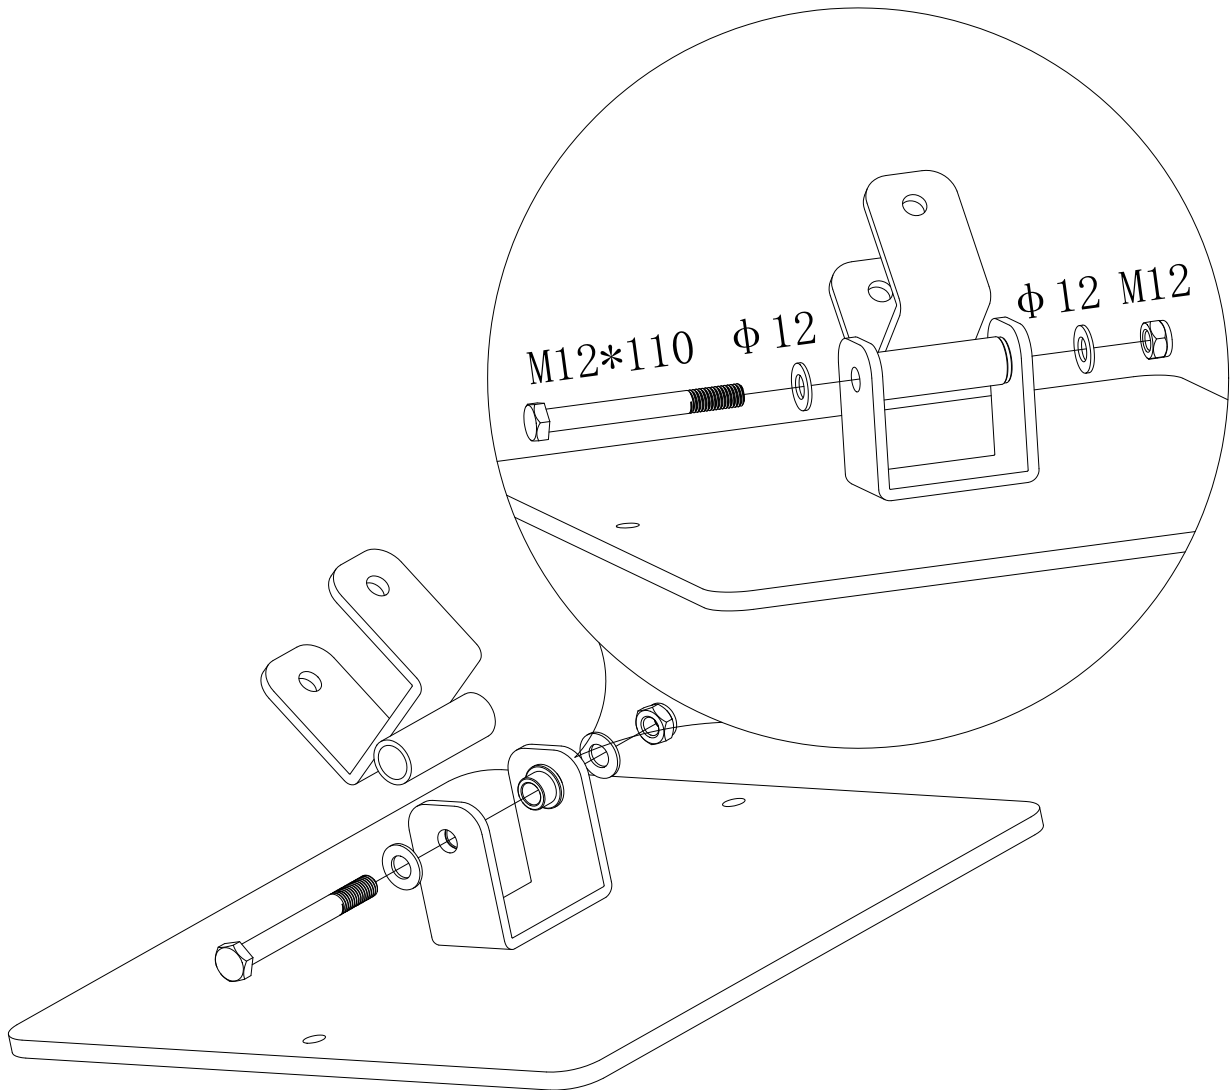

GORILLA SPORTS

Core Trainer (10000801)

GORILLA SPORTS

Washer: ($\phi 12$)

Lock Nut: (M12)

4X

2X

Hex Bolt: (M12*110)

2X

Expansion Bolt: (M10*80)

2X

GORILLA SPORTS

Maximum load 800KG

1

2

3

Expansion Bolt (M10*80) -2PCS

GORILLA SPORTS

PROFESSIONAL GYM EQUIPMENT FOR EVERYONE

Notes:

This product should be put in the 90 degrees of corner.

There's a risk of falling down if it leans against wall.