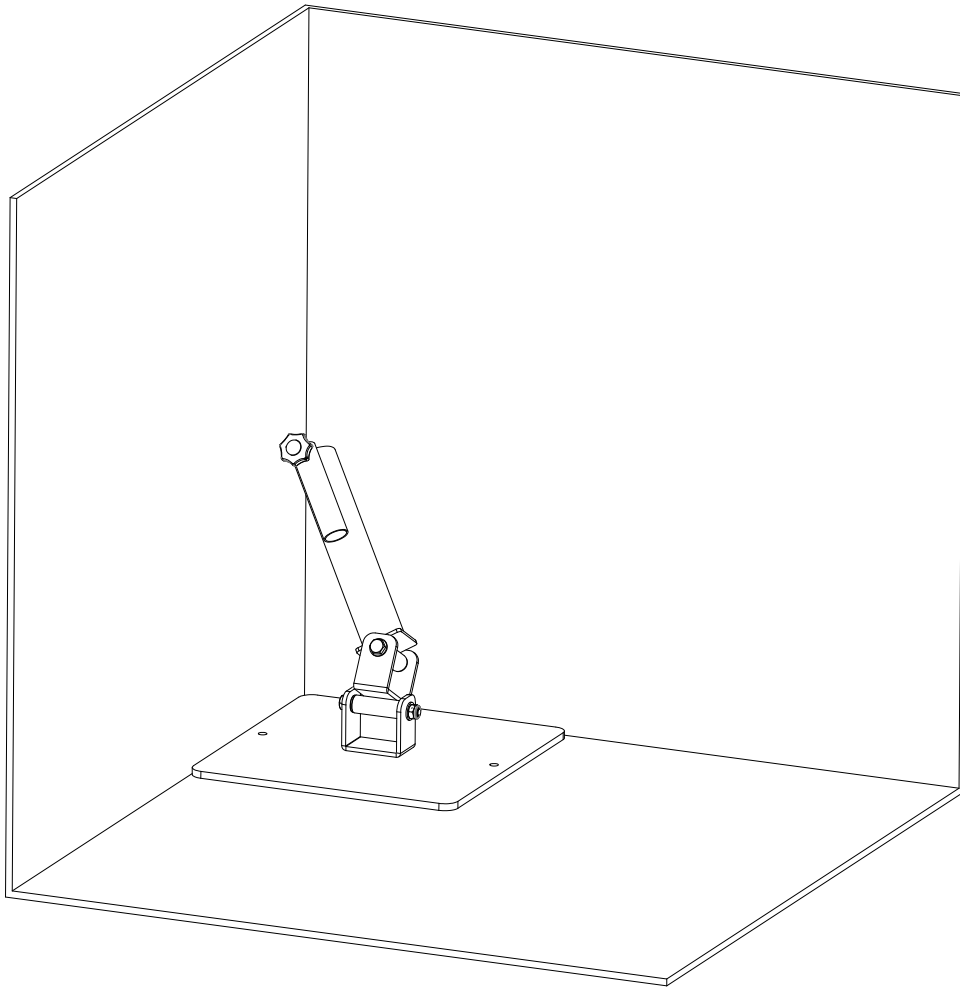

GORILLA SPORTS

Core Trainer (10000801)

GORILLA SPORTS

Washer: ($\phi 12$)

Lock Nut: (M12)

4X

2X

Hex Bolt: (M12*110)

2X

Expansion Bolt: (M10*80)

2X

GORILLA SPORTS

Maximum load 800KG

1

2

3

Expansion Bolt (M10*80) -2PCS

GORILLA SPORTS

PROFESSIONAL GYM EQUIPMENT FOR EVERYONE

Notes:

This product should be put in the 90 degrees of corner.

There's a risk of falling down if it leans against wall.