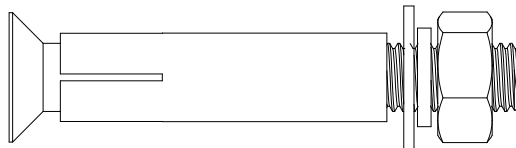

GORILLA SPORTS

Core Trainer (10000801)

GORILLA SPORTS

Washer: ($\phi 12$)

Lock Nut: (M12)

4X

2X

Hex Bolt: (M12*110)

2X

Expansion Bolt: (M10*80)

2X

GORILLA SPORTS

Maximum load 800KG

1

2

3

Expansion Bolt (M10*80) -2PCS

GORILLA SPORTS

PROFESSIONAL GYM EQUIPMENT FOR EVERYONE

Notes:

This product should be put in the 90 degrees of corner.

There's a risk of falling down if it leans against wall.