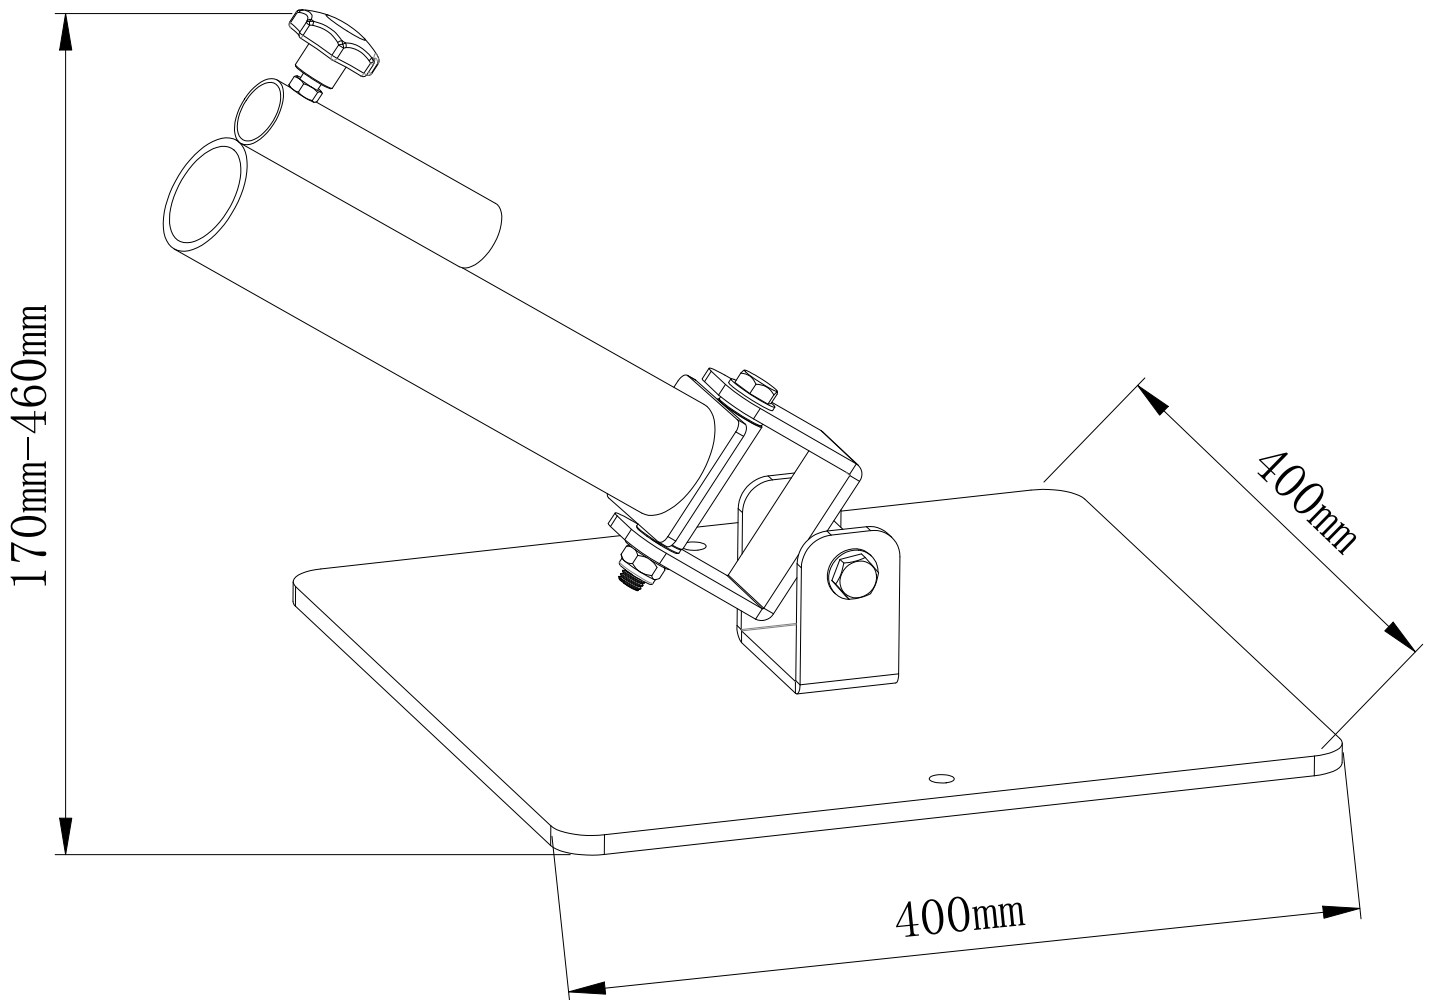

GORILLA SPORTS

Core Trainer (10000801)

GORILLA SPORTS

Washer: ($\phi 12$)

Lock Nut: (M12)

4X

2X

Hex Bolt: (M12*110)

2X

Expansion Bolt: (M10*80)

2X

GORILLA SPORTS

Maximum load 800KG

1

2

3

Expansion Bolt (M10*80) -2PCS

GORILLA SPORTS

PROFESSIONAL GYM EQUIPMENT FOR EVERYONE

Notes:

This product should be put in the 90 degrees of corner.

There's a risk of falling down if it leans against wall.