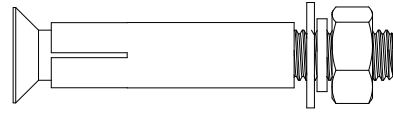

GORILLA SPORTS

Core Trainer (10000801)

GORILLA SPORTS

Washer: ($\phi 12$)

Lock Nut: (M12)

4X

2X

Hex Bolt: (M12*110)

2X

Expansion Bolt: (M10*80)

2X

GORILLA SPORTS

Maximum load 800KG

1

2

3

Expansion Bolt (M10*80) -2PCS

GORILLA SPORTS

PROFESSIONAL GYM EQUIPMENT FOR EVERYONE

Notes:

This product should be put in the 90 degrees of corner.

There's a risk of falling down if it leans against wall.