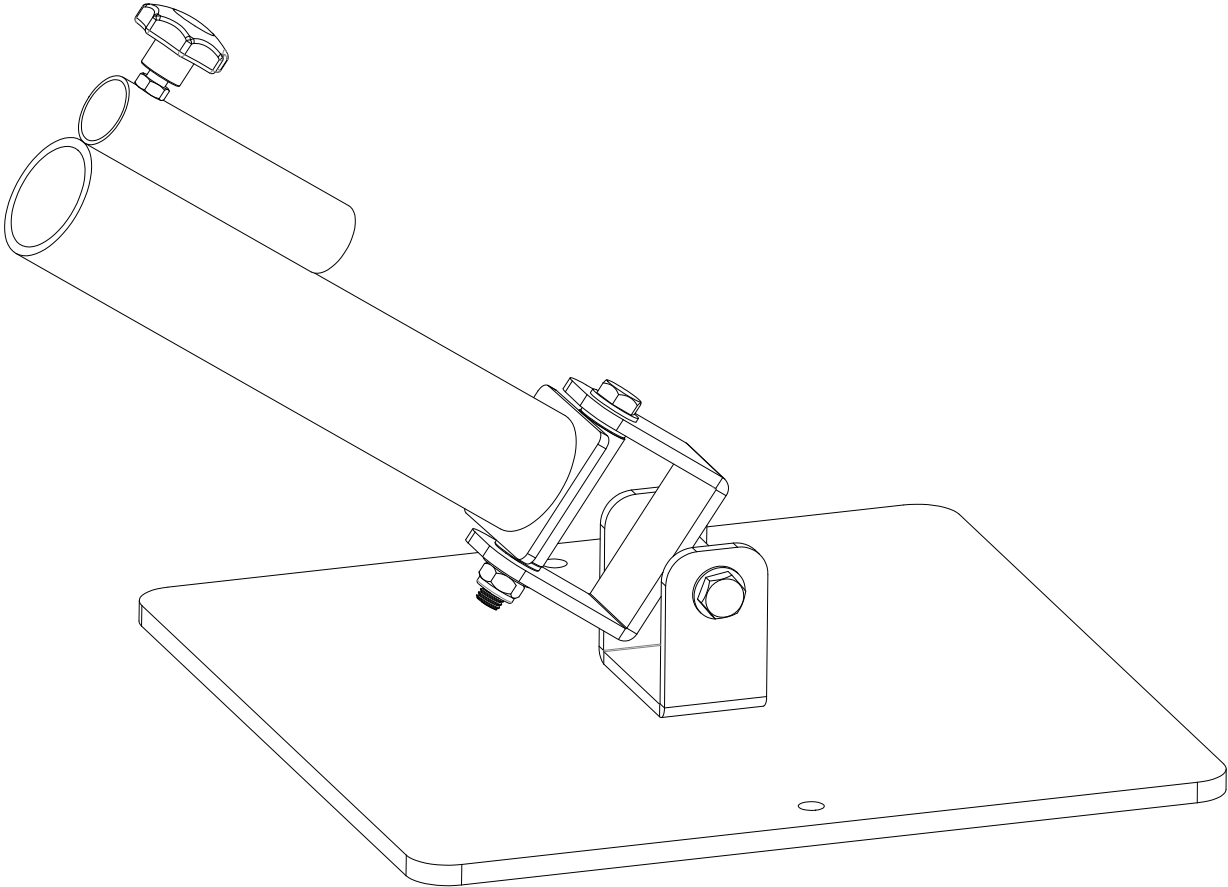

GORILLA SPORTS

Core Trainer (10000801)

GORILLA SPORTS

Washer: ($\phi 12$)

Lock Nut: (M12)

4X

2X

Hex Bolt: (M12*110)

2X

Expansion Bolt: (M10*80)

2X

GORILLA SPORTS

Maximum load 800KG

1

2

3

Expansion Bolt (M10*80) -2PCS

GORILLA SPORTS

PROFESSIONAL GYM EQUIPMENT FOR EVERYONE

Notes:

This product should be put in the 90 degrees of corner.

There's a risk of falling down if it leans against wall.