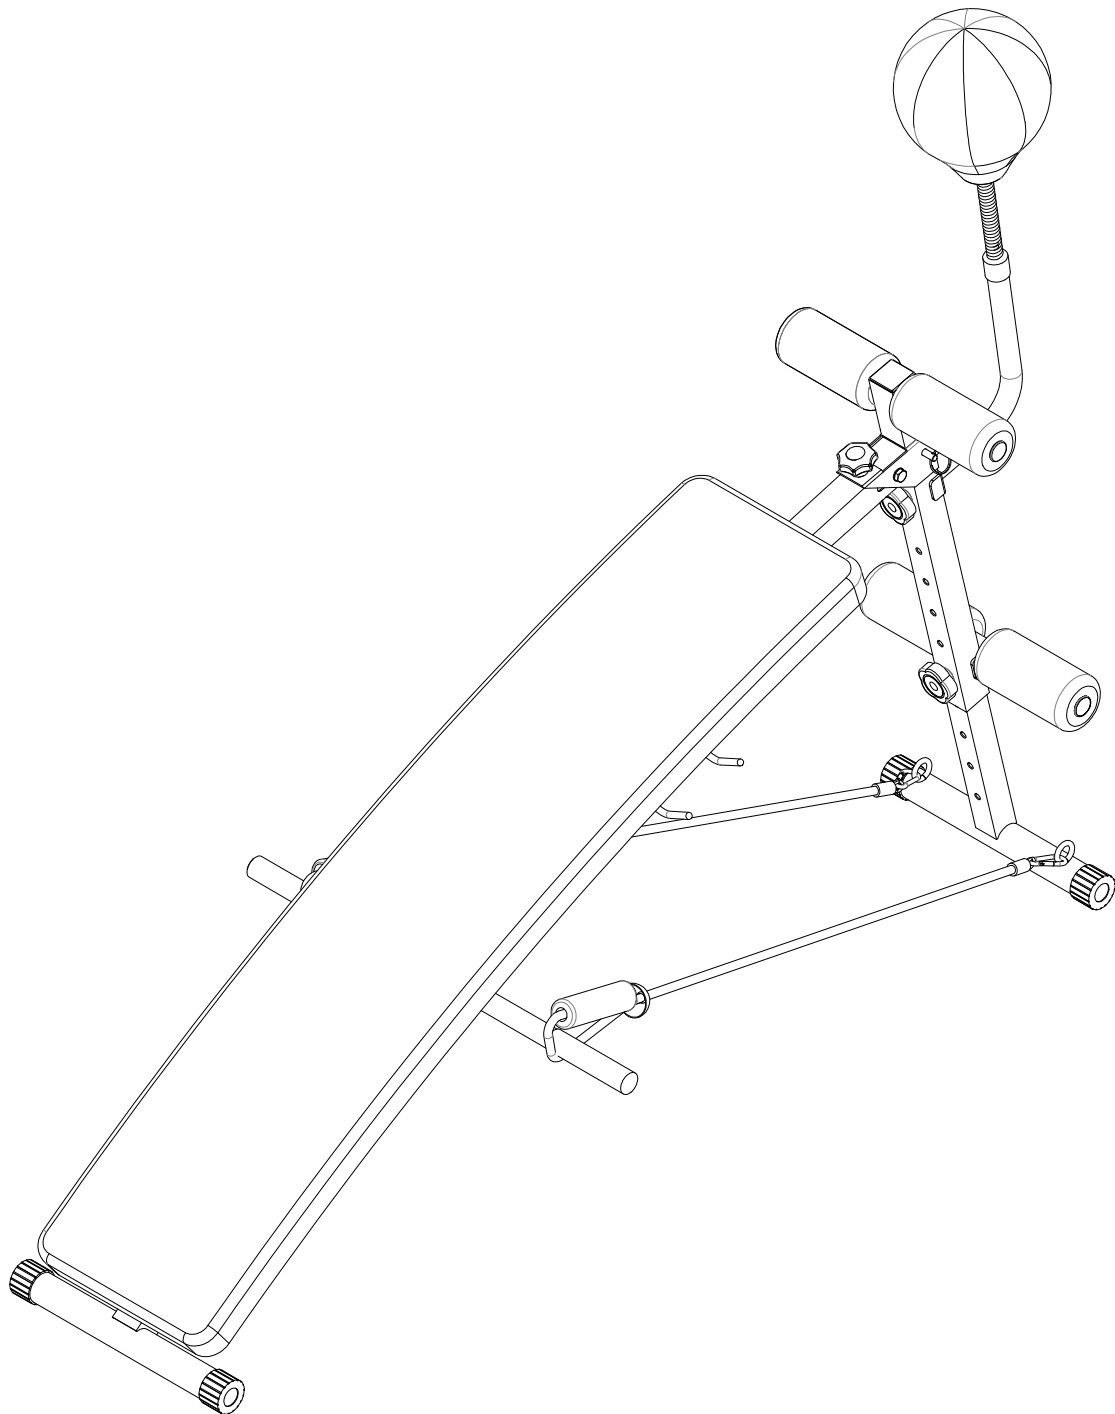

## Punching Sit Up Bench (10000804)

# GORILLA SPORTS

Washer: ( $\phi 8$ )

6X

Lock Nut: (M8)

3X

Washer: ( $\phi 6$ )

4X

Inside PAN-HEAN Bolt: (8\*55)

# GORILLA SPORTS

Maximum load 200KG

# 1

2

3

4

Washer ( $\phi 6$ )-4PCS    Hex Bolt (M6\*16)-4PCS